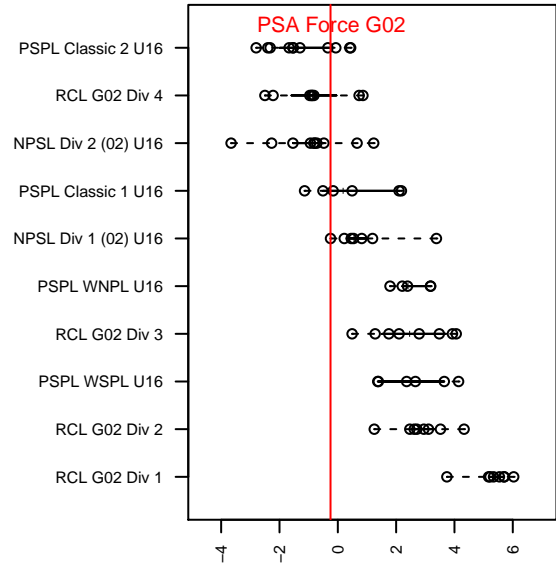

**attack and defense rating
relative to others at age
and all opponents in last 13 months**