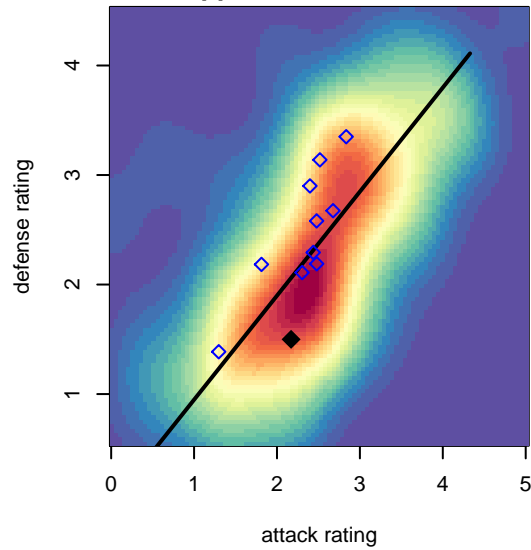

**attack and defense rating
relative to others at age
and all opponents in last 13 months**