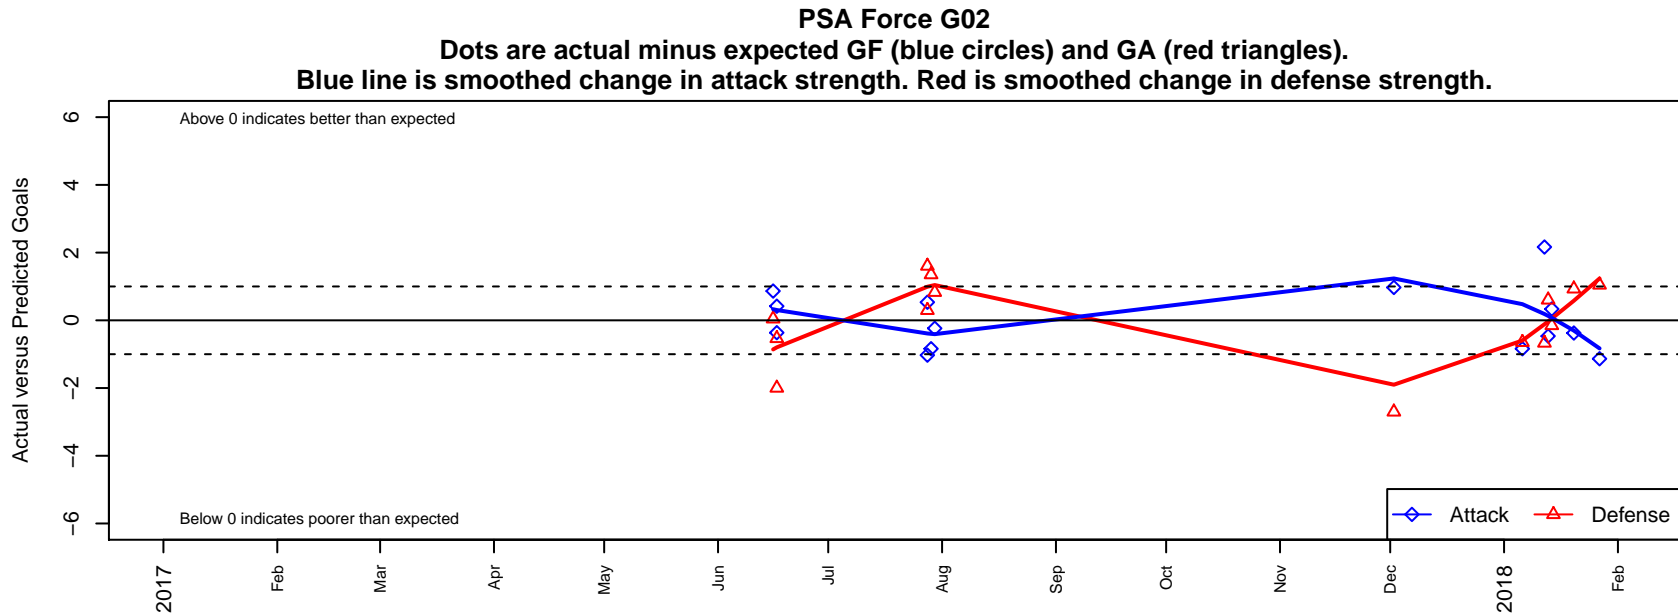

PSA Force G02

Pilchuck Soccer Alliance
 Marysville, WA
 G02 total strength=1330
 attack=8.76 defense=4.48
 fall league = NPSL Div 1 (02) U16
 notes= Holmquist 2016

alt names used:
 PSA Force G02 Huestis
 PSA Force G02_Huestis
 PSA Force G02_Huestis
 PSA G02 Force_Huestis

Venues played:
 2017 Skagit Firecracker Div. 1 U16
 2017 Crossfire Select U16 Gold
 2017 NPSL Division 1 (02) U16
 2017 PacNW Winter Classic 2002 Showcase P

**attack and defense variance (black dot)
relative to other teams
and top 10 in region**